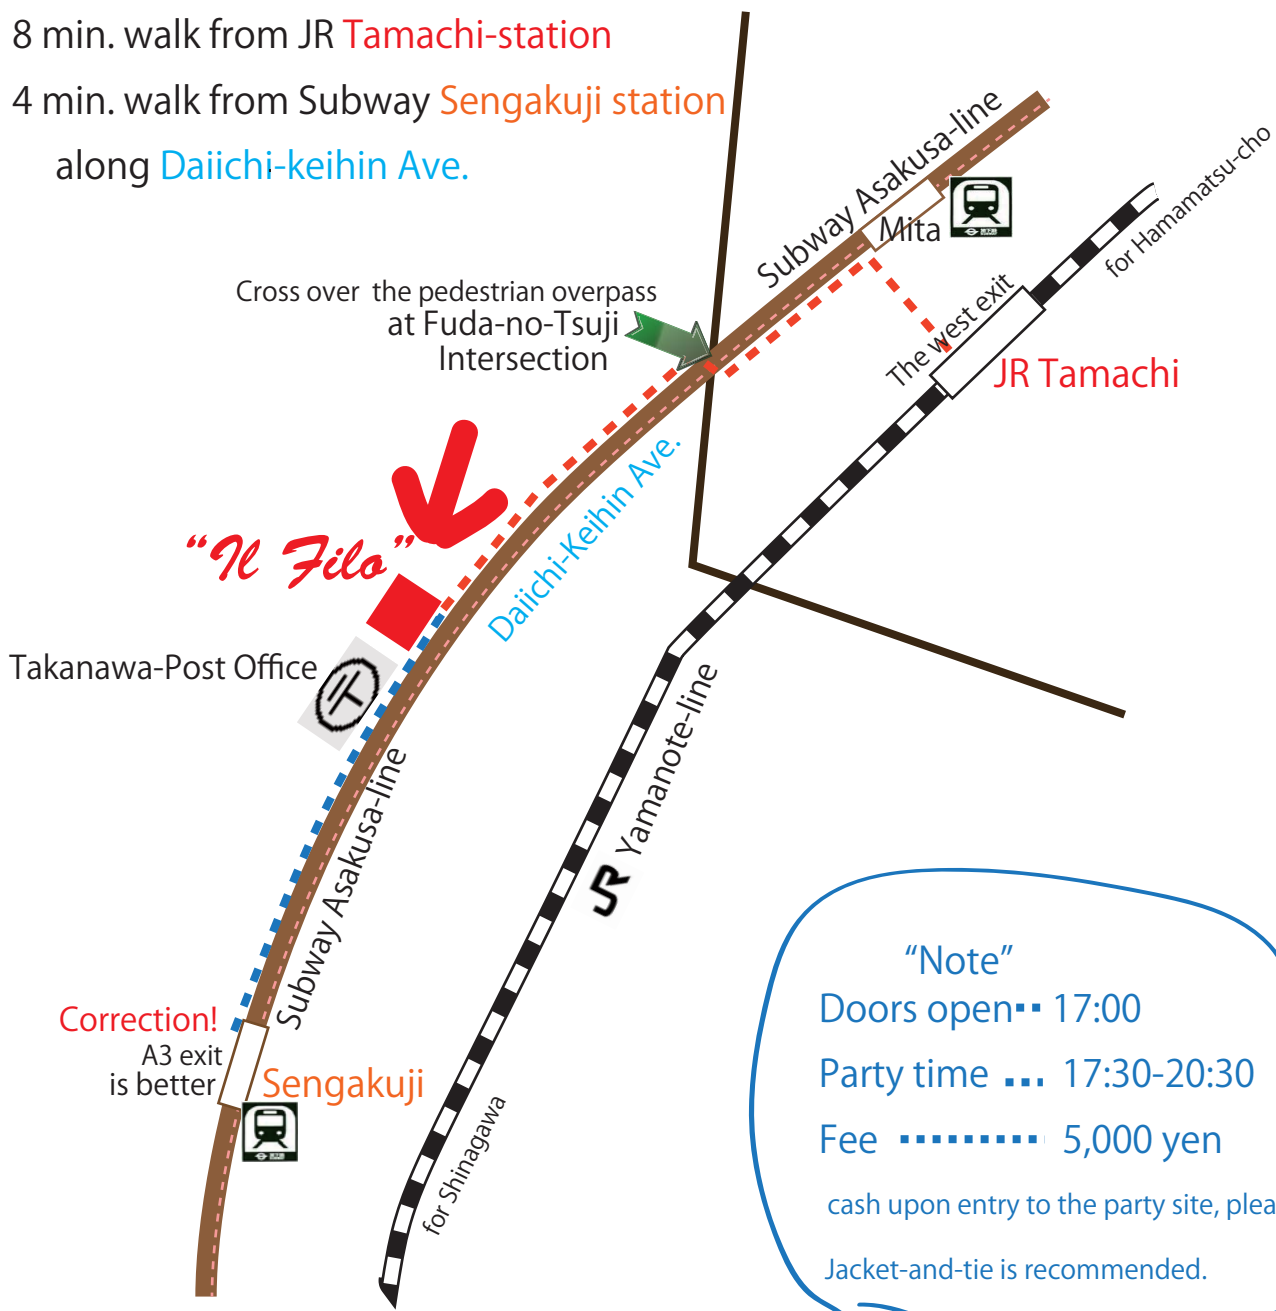

Restaurant “*Il Filo*” Map

8 min. walk from JR Tamachi-station

4 min. walk from Subway Sengakuji station
along Daiichi-keihin Ave.

“*Il Filo*”

Address: 3-7-18 The Itoyama Tower 1F

Mita Minato-ku, Tokyo

Phone : +81-(0)3-3452-4505